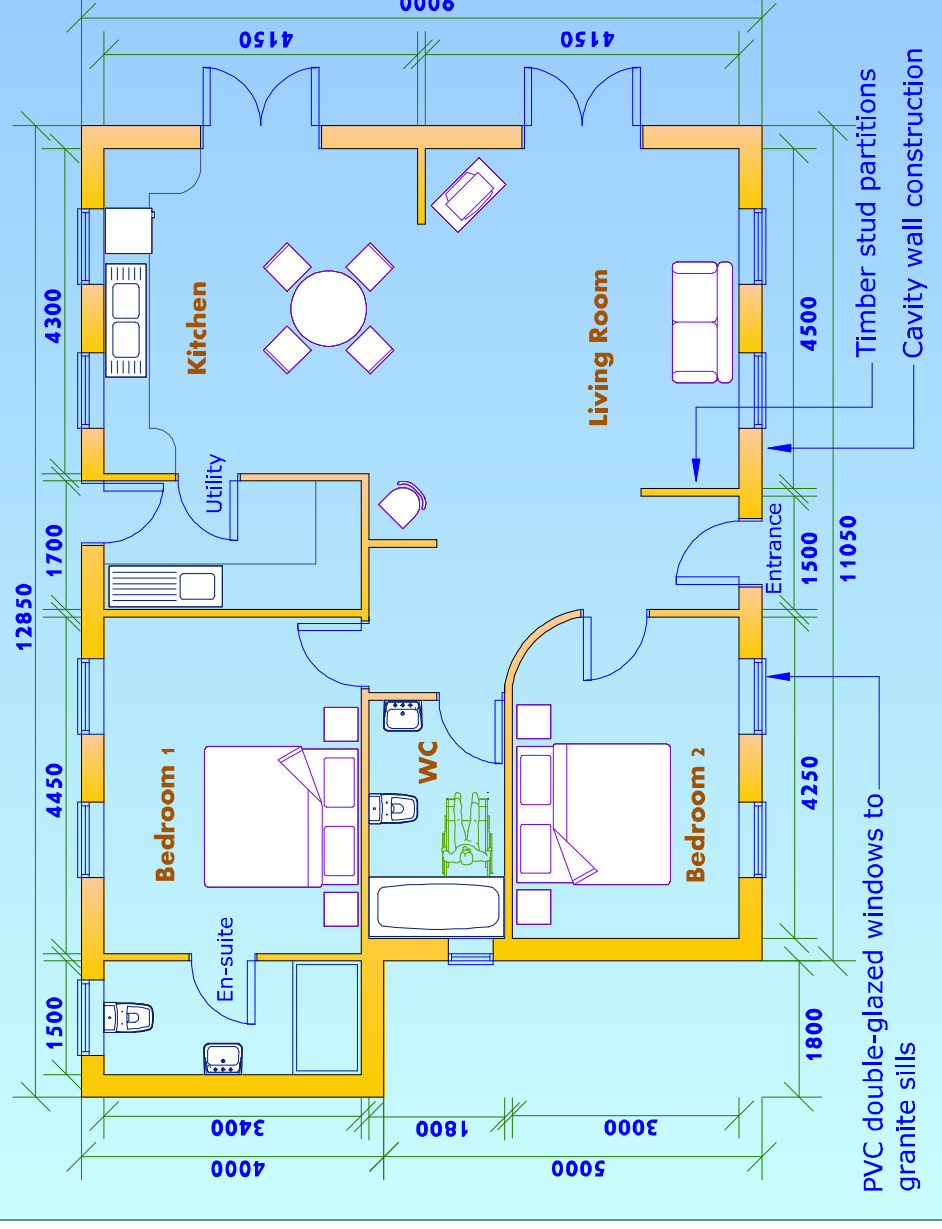

Sample Drawing Only
Not for use

Sample House Plan
Floor Area = 94.00 M2

Optional Extras

Purchase the Cross Section for only € 75
Purchase the Cad Version for only € 95

Order Printed Drawings

Black and white copies costs only €35
Full Colour copies costs only €45

You receive the following

1. 6 Copies of the Floor Plan/s
   - 6 Copies of the Elevations
   - 6 Copies of the Cross Section (if ordered as an optional extra)
2. Postage is included

For an additional €75 add the following

- Roof Details
- Wall Details
- Window Details
- External Finishes

For an additional €50 add the following

- Your Name
- Your Site Location
- A North Point
- Elevations Identified (North, South, Etc)

Floor Plan, Area = 94.00 M2

Notes

1. 1 No dimensions to be scaled
2. 2 All dimensions are in millimetres
3. 2 Drawings are presented for guidance purposes only
4. 3 All work is to fully comply with Building Regulation & Local Authority Standards

Elite
House Plans
House Designs
Floor Plans
Blue Prints
Ready made house plans from €125

Elite House Plans
House Plans, House Designs, Floor Plans, Blueprints
House Plans available for 3 bedrooms, 4 bedrooms, 5 bedroom houses and garage plans all at exceptionally affordable prices
WWW.ELITEHOUSEPLANS.COM

LANE PLANNING & DESIGN
ENGINEERS, PLANNING, DEVELOPMENT & DESIGN CONSULTANTS
WWW.LPD.IE
ALL RIGHTS RESERVED

Project
Sample House (2 Bed)

Location
The Full Address of Your Site Location Here
United Kingdom

Client
Your Name Here

Date
15-05-2013

Drawing No
LPD 13 LM 1.1

Drawing
Floor Plan (1:100)

Drawn
Lane Planning & Design
T/A www.xplans.co.uk
34 Garden Village Crescent
Kilpedder
County Wicklow, Ireland